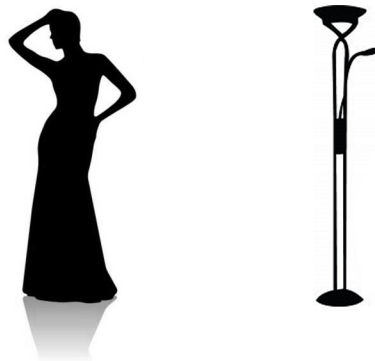

For heavy /tall products