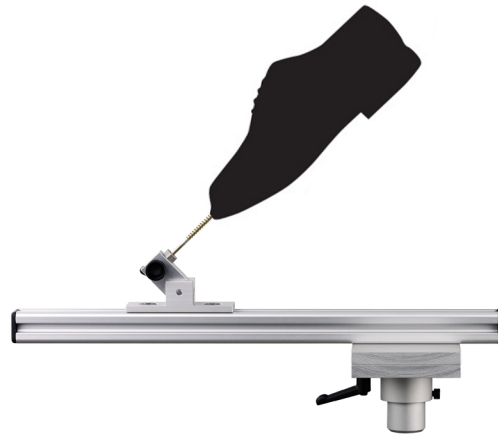

For selfstanding products / on white

in combination with

facilitates to position the Product

in combination with

Set Ø 5cm, Ø 10cm, Ø 15cm, Ø 20cm

For selfstanding reflex products

in combination with

in combination with

AT360 ATM360 ATS360

Feature	AT360	ATM360	ATS360
modular	●	●	✕
for ceiling use	●	●	✕
for large/heavy products	●	✕	✕
shot on white	●	●	✕
100% precise	●	●	●
3d-viz control	●	●	●
3d-viz tool	●	●	✕
phase one	●	●	●
mamiya	●	●	●
hasselblad	●	●	●
leaf	●	●	●
rollei shutter	●	●	●
nikon	●	●	●
canon	●	●	●
leica	●	●	●
horseman shutter	●	●	●
sinar	●	●	●
column 46/68	●	●	✕
spider	●	✕	✕
watch holder	●	●	✕
jewellery holder	●	●	✕
bike holder	●	✕	✕
shoe holder	●	●	✕
watch holder	●	●	✕
ringflash holder	●	●	✕
flash holder	●	●	✕
earringholder	●	●	✕
bow mount	●	✕	✕
acrylic plate	●	●	✕
alu plate 30/60	●	●	✕
plate set	●	●	●