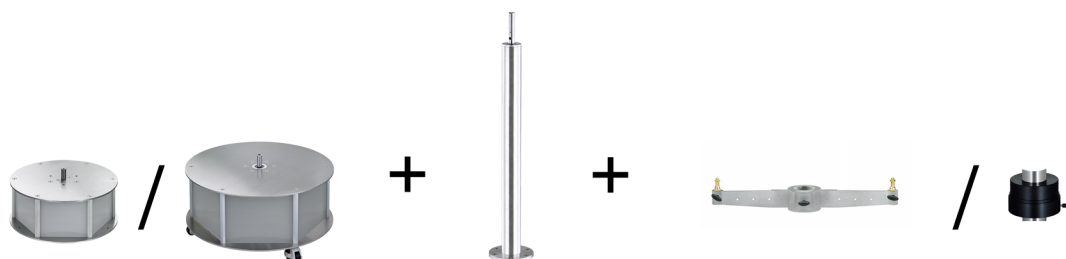

For selfstanding products / on white

in combination with

facilitates to position the Product

in combination with

Set Ø 5cm, Ø 10cm, Ø 15cm, Ø 20cm

For selfstanding reflex products

in combination with

in combination with

For heavy /tall products

in combination with

For large or heavy products

in combination with

For large or heavy products

in combination with

For hanging products

in combination with

AT360 ATM360 ATS360

Feature	AT360	ATM360	ATS360
modular	●	●	✕
for ceiling use	●	●	✕
for large/heavy products	●	✕	✕
shot on white	●	●	✕
100% precise	●	●	●
3d-viz control	●	●	●
3d-viz tool	●	●	✕
phase one	●	●	●
mamiya	●	●	●
hasselblad	●	●	●
leaf	●	●	●
rollei shutter	●	●	●
nikon	●	●	●
canon	●	●	●
leica	●	●	●
horseman shutter	●	●	●
sinar	●	●	●
column 46/68	●	●	✕
spider	●	✕	✕
watch holder	●	●	✕
jewellery holder	●	●	✕
bike holder	●	✕	✕
shoe holder	●	●	✕
watch holder	●	●	✕
ringflash holder	●	●	✕
flash holder	●	●	✕
earringholder	●	●	✕
bow mount	●	✕	✕
acrylic plate	●	●	✕
alu plate 30/60	●	●	✕
plate set	●	●	●