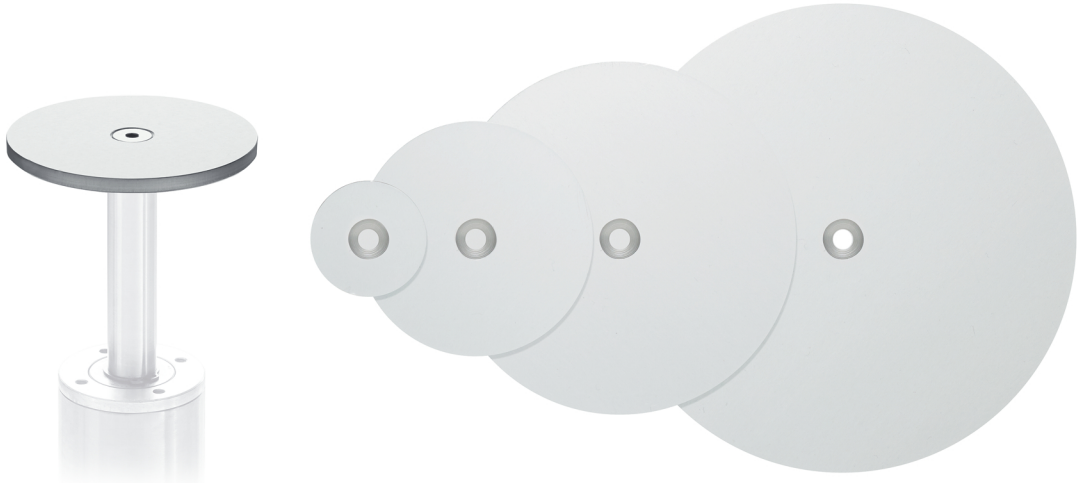

For selfstanding products / on white

in combination with

facilitates to position the Product

in combination with

Set Ø 5cm, Ø 10cm, Ø 15cm, Ø 20cm

For selfstanding reflex products

in combination with

in combination with

AT360 ATM360 ATS360

Feature	AT360	ATM360	ATS360
modular	●	●	✕
for ceiling use	●	●	✕
for large/heavy products	●	✕	✕
shot on white	●	●	✕
100% precise	●	●	●
3d-viz control	●	●	●
3d-viz tool	●	●	✕
phase one	●	●	●
mamiya	●	●	●
hasselblad	●	●	●
leaf	●	●	●
rollei shutter	●	●	●
nikon	●	●	●
canon	●	●	●
leica	●	●	●
horseman shutter	●	●	●
sinar	●	●	●
column 46/68	●	●	✕
spider	●	✕	✕
watch holder	●	●	✕
jewellery holder	●	●	✕
bike holder	●	✕	✕
shoe holder	●	●	✕
watch holder	●	●	✕
ringflash holder	●	●	✕
flash holder	●	●	✕
earringholder	●	●	✕
bow mount	●	✕	✕
acrylic plate	●	●	✕
alu plate 30/60	●	●	✕
plate set	●	●	●