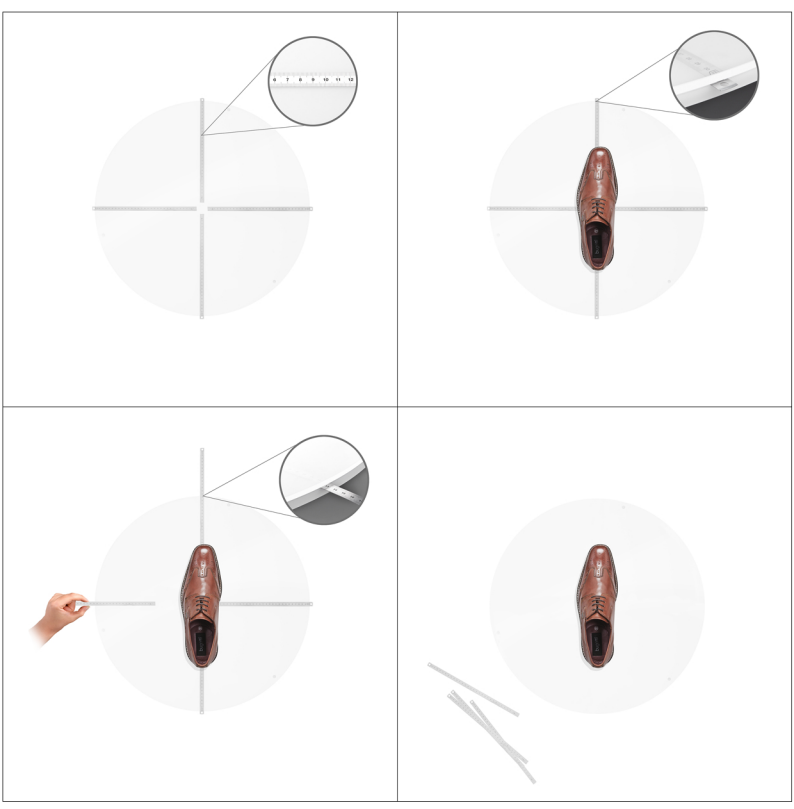

For selfstanding products / on white

in combination with

facilitates to position the Product

in combination with

Set Ø 5cm, Ø 10cm, Ø 15cm, Ø 20cm

For selfstanding reflex products

in combination with

in combination with

For heavy /tall products

in combination with

For large or heavy products

in combination with

For large or heavy products

in combination with

For hanging products

in combination with

AT360 ATM360 ATS360

Feature	AT360	ATM360	ATS360
modular	●	●	✕
for ceiling use	●	●	✕
for large/heavy products	●	✕	✕
shot on white	●	●	✕
100% precise	●	●	●
3d-viz control	●	●	●
3d-viz tool	●	●	✕
phase one	●	●	●
mamiya	●	●	●
hasselblad	●	●	●
leaf	●	●	●
rollei shutter	●	●	●
nikon	●	●	●
canon	●	●	●
leica	●	●	●
horseman shutter	●	●	●
sinar	●	●	●
column 46/68	●	●	✕
spider	●	✕	✕
watch holder	●	●	✕
jewellery holder	●	●	✕
bike holder	●	✕	✕
shoe holder	●	●	✕
watch holder	●	●	✕
ringflash holder	●	●	✕
flash holder	●	●	✕
earringholder	●	●	✕
bow mount	●	✕	✕
acrylic plate	●	●	✕
alu plate 30/60	●	●	✕
plate set	●	●	●